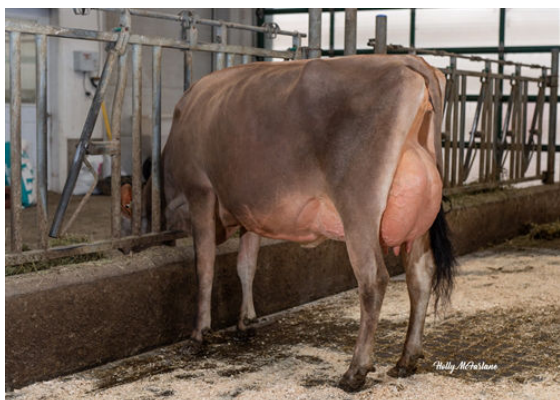

BRIDON PNV GRACIE